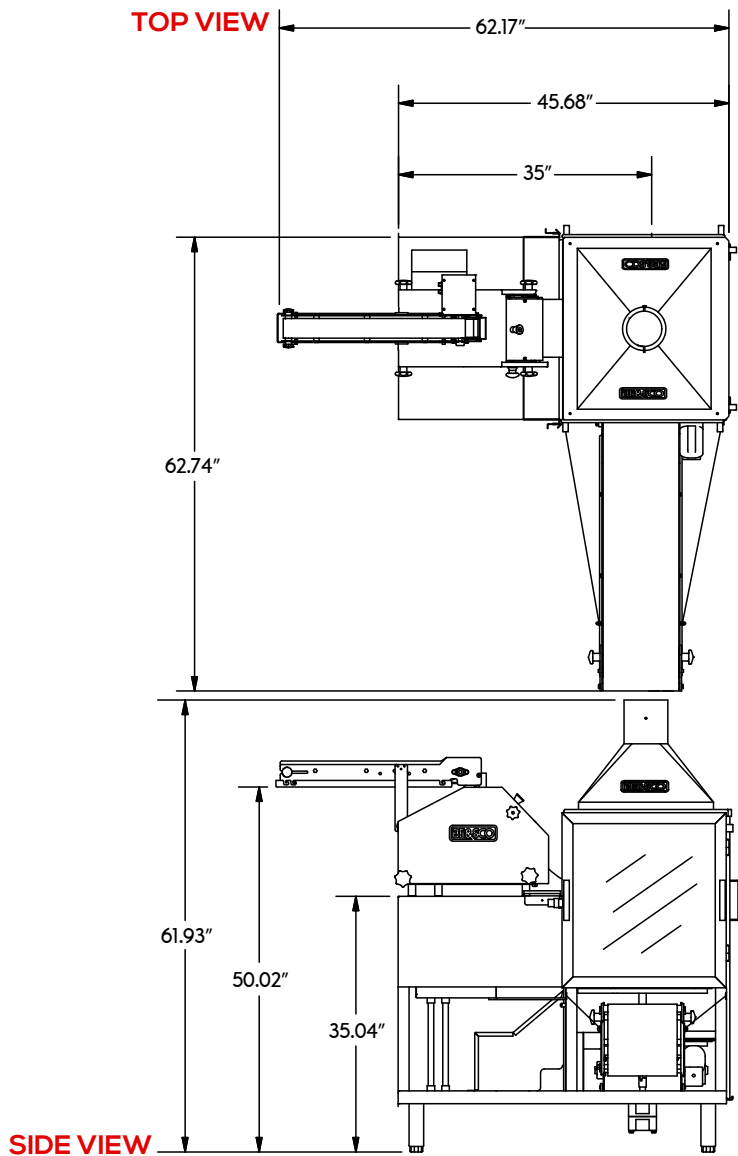

BETA 900 GAS - RIGHT EXIT - 42" AUTOMATIC FLATBREAD PRESS, OVEN & DTL

- CALIBRATED TO YOUR RECIPE
- 900/HR. HIGH PRODUCTION
- AUTOMATIC
- DIAMETER FROM 4" TO 7"
- SINGLE PERSON OPERATION

VOLTS	230V	DIMENSIONS	62.74" L X 62.17" W X 61.93" H
AMPS	20	ELECTRICAL	3-WIRE, SINGLE PHASE (L1-L2-G)
CYCLES	60HZ	POWER (GAS)	45000 BTU/HR
WEIGHT	750LBS.	POWER (ELECTRIC)	4600 WATTS

*Production may vary due to the operator experience, diameter and thickness of product.
 BE&SCO EQUIPMENT IS SOLELY INTENDED FOR USE IN A COMMERCIAL FACILITY.